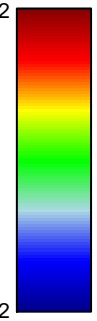

# CROSBY\_E2F4\_TARGETS

# features = 6  
chi-square p = 0.69